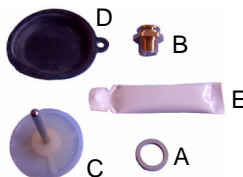

## Primary & Sanitary Flow Switch Diaphragm Service Kit (SK 002)

### Kit Contents:

- 1 off Aluminium Washer (A)
- 1 off Brass Bush (with shaft seal) (B)
- 1 off Diaphragm disk/shaft (C)
- 1 off Diaphragm (D)
- 1 off Sachet of silicone grease (E)

*(Use to lubricate Shaft & Seal during assembly)*

*Note: Re-use the original spring during re-assembly*

When ordering from the OEM you may be required to order multiple part No's to obtain the same as this kit contains.

This Primary / Sanitary Flow switch Diaphragm Service kit is a suitable replacement for the manufacturer's kits listed below.

MANUFACTURER	MANIFOLD Part Code	GC No	INDIVIDUAL KIT Part No's	GC No's	DESCRIPTION
<b>ARISTON</b>	570533	-	570714 or 571441	-	MAIN FLOW SWITCH SERVICE KIT
	998127	-		-	HEATING PRESSURE SWITCH KIT
	998144	-			
	998456	-			
<b>BIASI</b>	B11011503	E01-206	B11011502	E00-681	MICROSWITCH GUIDE BUSH
	B11011506	E00-673	B11011111	E00-687	C/H PRESSURE SWITCH DISK
			B11011103	E00-688	C/H PRESSURE SWITCH MEMBRANE
<b>HALSTEAD</b>	500601	E23-639	840501	E23-661	PRESSURE SWITCH SERVICE KIT
<b>IDEAL</b>	075470	E01-206 E00-673	075484	E00-681	MICROSWITCH GUIDE BUSH
			075487	E00-687	C/H PRESSURE SWITCH DISK
			075421	E00-688	C/H PRESSURE SWITCH MEMBRANE
<b>VOKERA</b>	8533	E00-549	5041	333-797	ALUMINIUM WASHER
			0855	E00-571	FRONT SEAL
			0717	E00-573	PLATE
			0714	E00-574	DIAPHRAGM