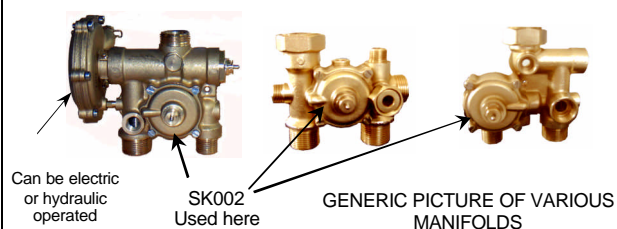

## Primary & Sanitary Flow Switch Diaphragm Service Kit (SK 002)

### Kit Contents:

- 1 off Aluminium Washer (A)
- 1 off Brass Bush (with shaft seal) (B)
- 1 off Diaphragm disk/shaft (C)
- 1 off Diaphragm (D)
- 1 off Sachet of silicone grease (E)

*(Use to lubricate Shaft & Seal during assembly)*

*Note: Re-use the original spring during re-assembly*

When ordering from the OEM you may be required to order multiple part No's to obtain the same as this kit contains.

This Primary / Sanitary Flow switch Diaphragm Service kit is a suitable replacement for the manufacturer's kits listed below.

MANUFACTURER	MANIFOLD Part Code	GC No	INDIVIDUAL KIT Part No's	GC No's	DESCRIPTION
<b>ARISTON</b>	570533	-	570714 or 571441	-	MAIN FLOW SWITCH SERVICE KIT
	998127	-		-	HEATING PRESSURE SWITCH KIT
	998144	-			
	998456	-			
<b>BIASI</b>	B11011503	E01-206	B11011502	E00-681	MICROSWITCH GUIDE BUSH
	B11011506	E00-673	B11011111	E00-687	C/H PRESSURE SWITCH DISK
			B11011103	E00-688	C/H PRESSURE SWITCH MEMBRANE
<b>HALSTEAD</b>	500601	E23-639	840501	E23-661	PRESSURE SWITCH SERVICE KIT
<b>IDEAL</b>	075470	E01-206 E00-673	075484	E00-681	MICROSWITCH GUIDE BUSH
			075487	E00-687	C/H PRESSURE SWITCH DISK
			075421	E00-688	C/H PRESSURE SWITCH MEMBRANE
<b>VOKERA</b>	8533	E00-549	5041	333-797	ALUMINIUM WASHER
			0855	E00-571	FRONT SEAL
			0717	E00-573	PLATE
			0714	E00-574	DIAPHRAGM